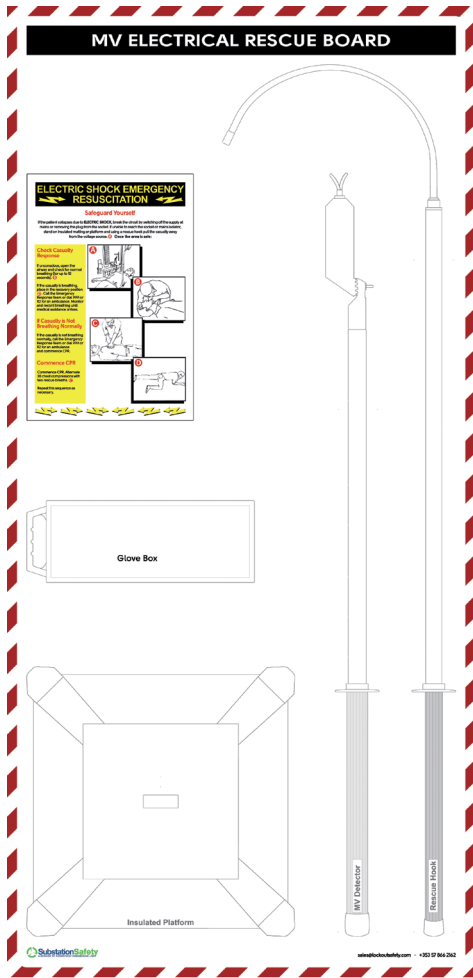

SS-ERB-MV ELECTRICAL RESCUE KIT

The SS-ERB-MV Medium Voltage Electrical Rescue Kit includes:

1. CPR Sign
2. SGP Glove Storage Box
3. SG-30 T10 Class 3 Sofamel Dielectric Gloves
4. ST-45 45kV Insulated Stool
5. VT-5/36-P Sofamel Analogic MV Detector with Operating Pole - Optical
6. Sofamel BS-45 Rescue Pole 1.75 m 45kV and brackets

We can also design and supply customised wall mounted or cabinet style LV and MV Electrical Rescue Kits. These kits can be tailored at time of order to your specific requirements and can include your company logo if necessary. All components are supplied to relevant IEC Standards. All boards include a 'shadow board effect' indicating the location of each safety device.