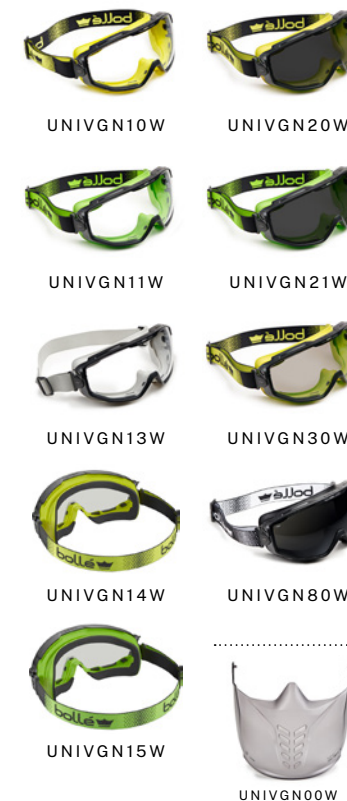

109 G

- + OPTIMAL FIT THANKS TO ITS WAVE TECHNOLOGY
- + PC/TPR CO-INJECTED FRAME WITH OVERFLOW CHUTE
- + EASY-FIX PIVOTING FACEGUARD
- + IMPROVED RECYCLABILITY

TECHNOLOGIES

CSP
PLATINUM

VERSIONS

UNIVERSAL GOGGLE

USE	VERSION	REFERENCE	LENS MARKING	FRAME MARKING <small>F: Glasses / B: Glasses with foam and strap kit</small>	COATING	STANDARD
	VENTED	UNIVGN10W	2C-1.2 19 BT KN C€	EN166 3 4 9 BT C€	+PLATINUM	EN166 -EN170 -UKCA
	SEALED	UNIVGN11W	2C-1.2 19 BT KN C€	EN166 3 4 5 9 BT C€	+PLATINUM	EN166 -EN170 -UKCA
	SEALED - NEOPRENE	UNIVGN13W	2C-1.2 19 BT KN C€	EN166 3 4 5 9 BT C€	+PLATINUM	EN166 -EN170 -UKCA
	VENTED - FOAM	UNIVGN14W	2C-1.2 1 BT 9 KN C€	EN166 3 4 9 BT C€	+PLATINUM	EN166 -EN170 -UKCA
	SEALED - FOAM	UNIVGN15W	2C-1.2 1 BT 9 KN C€	EN166 3 4 5 9 BT C€	+PLATINUM	EN166 -EN170 -UKCA
	VENTED - FOAM	UNIVGN20W	5-3.1 1 BT 9 KN C€	EN166 3 4 9 BT C€	+PLATINUM	EN166 -EN172 -UKCA
	SEALED - FOAM	UNIVGN21W	5-3.1 1 BT 9 KN C€	EN166 3 4 5 9 BT C€	+PLATINUM	EN166 -EN172 -UKCA
	VENTED - FOAM	UNIVGN30W	5-1.4 1 BT 9 KN C€	EN166 3 4 9 BT C€	+PLATINUM	EN166 -EN172 -UKCA
	VENTED - WELDING	UNIVGN80W	5 19 BT KN C€	EN166 3 4 9 BT C€ EN175 9 B C€	+PLATINUM	EN166 -EN175 -UKCA

BOLLÉ SAFETY PRODUCT APPROVAL CERTIFICATES TO C€ STANDARDS WILL BE SENT ON REQUEST.

PACKAGING & EAN13 CODE

SINGLE: <small>Size: 36 x 18 x 7 mm</small>	INNER BOX: <small>Size: 34x18x11 cm Weight: 0.72 kg</small>	OUTER PACK: <small>Size: 58 x 38 x 30 cm Weight: 7.4 kg</small>
3660740018771	3660740118778 -5 pcs	3660740218775 -40 pcs
3660740018788	3660740118785 -5 pcs	3660740218782 -40 pcs
3660740018801	3660740118808 -5 pcs	3660740218805 -40 pcs
3660740018832	3660740118839 -5 pcs	3660740218836 -40 pcs
3660740018849	3660740118846 -5 pcs	3660740218843 -40 pcs
3660740018856	3660740118853 -5 pcs	3660740218850 -40 pcs
3660740018863	3660740118860 -5 pcs	3660740218867 -40 pcs
3660740018870	3660740118877 -5 pcs	3660740218874 -40 pcs
3660740018818	3660740118815 -5 pcs	3660740218812 -40 pcs